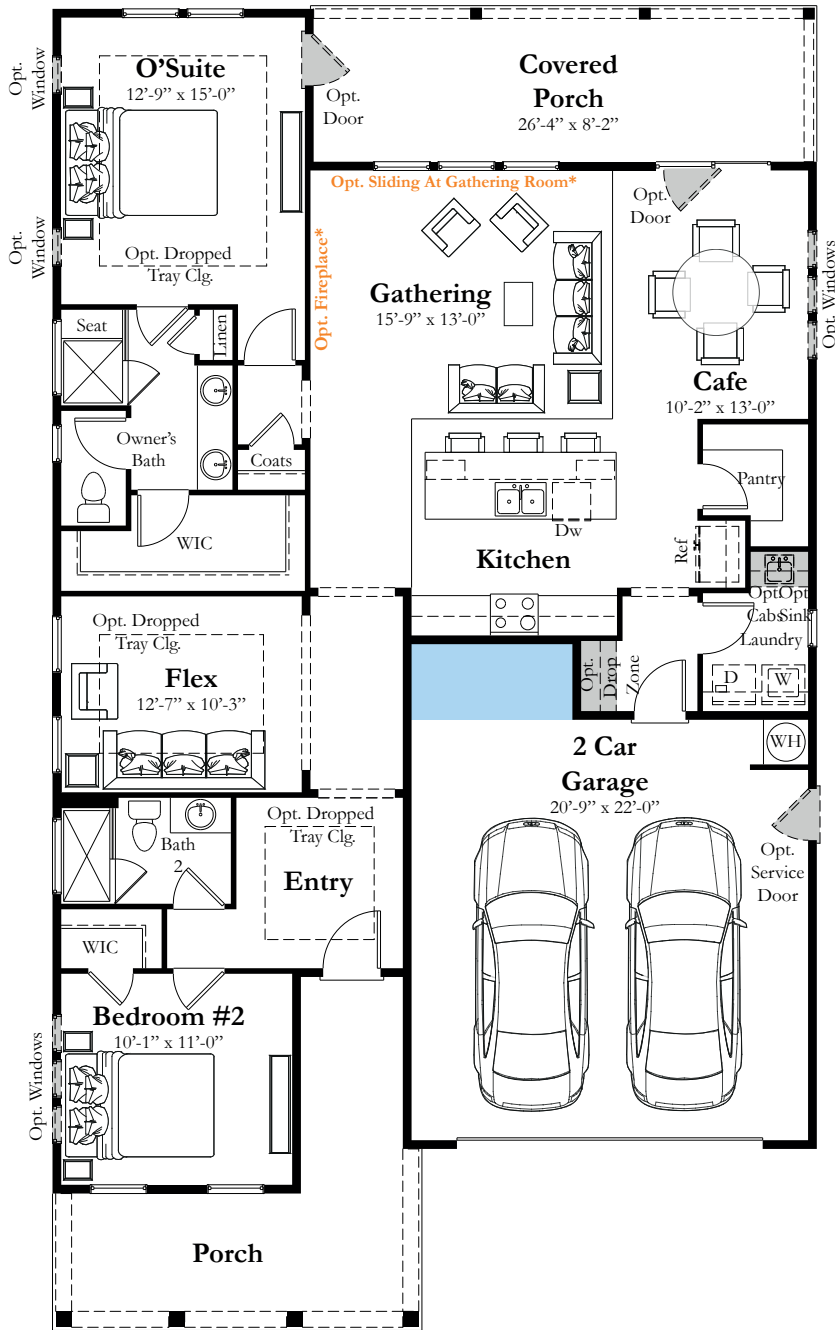

THE ENTHUSIAST

Approximate Sq.Ft. 1,626, 2 Bedrooms, 2 Baths, 2 Car Garage

Main Floor Options

1 - Elevate Room Choices

- Opt. Bulk Storage
- Opt. Wine Room
- Opt. Pocket Office
- Opt. Pet Room

2 - Flex Room Choices

- Opt. Study
- Opt. Snore Room
- Opt. Barn Door At Flex

3 - Owner's Suite Choices

- Opt. Sitting Room
- Opt. Deluxe Owner's Bath
- Opt. Roman Shower

4 - Outdoor Living Choices

- Opt. Ext. Outdoor Living
- Opt. Sun Room
- Opt. Sliding Door At Sunroom
- Opt. Outdoor Living Fireplace
- Opt. Sunroom / Covered Porch

5 - Kitchen Choices

- Opt. Gourmet Kitchen

Denotes space where an elevate room option may be chosen.

Main Floor