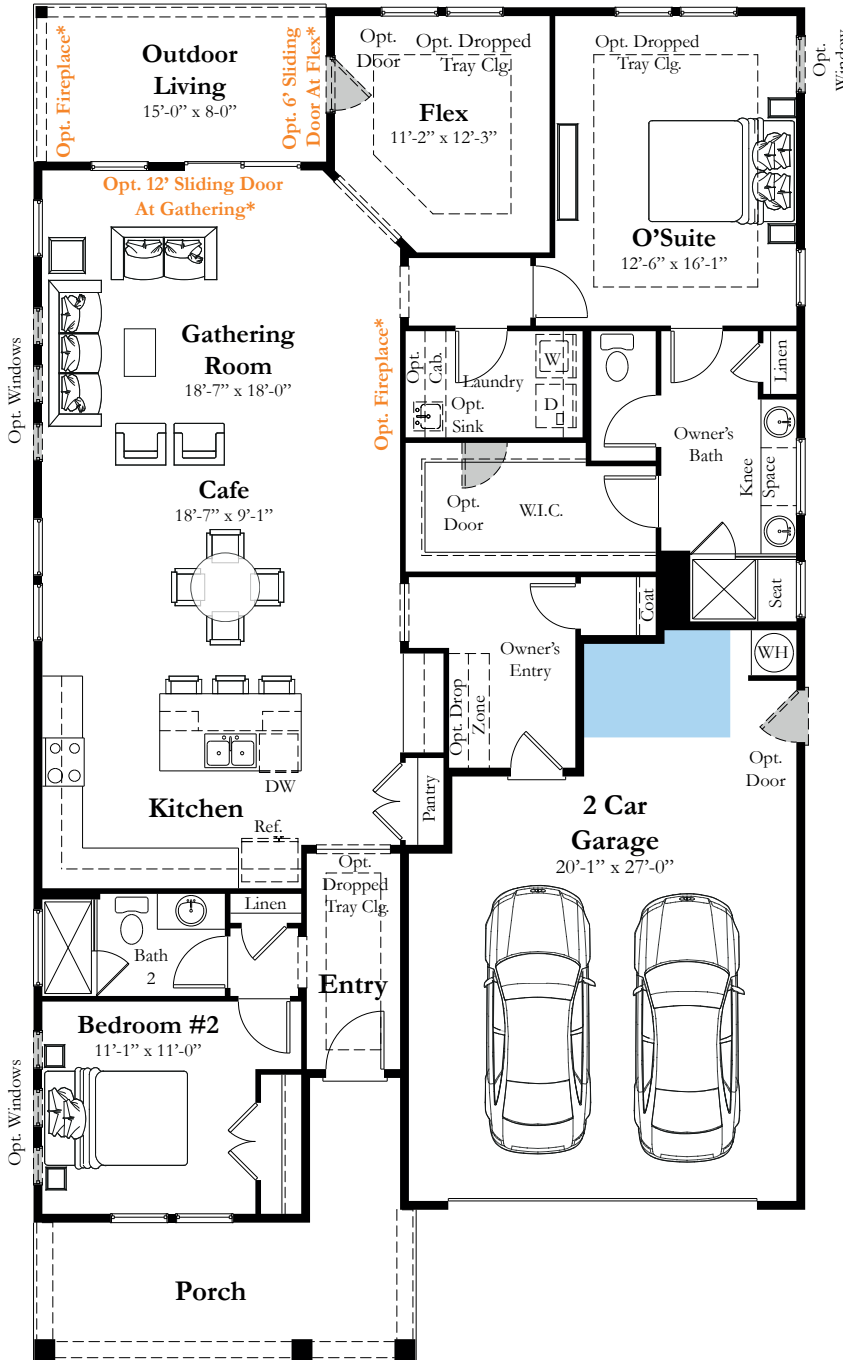

# THE VIRTUOSO

Approximate Sq.Ft. 1,749, 2 Bedrooms, 2 Baths, 2 Car Garage

### 2 - Flex Room Choices

- Opt. Study
- Opt. Retreat
- Opt. 6' Sliding Door

### 3 - Owner's Suite Choices

- Opt. Sitting Room
- Opt. Box Bay At Owner's
- Opt. Deluxe Owner's Bath
- Opt. Roman Shower

## Main Floor